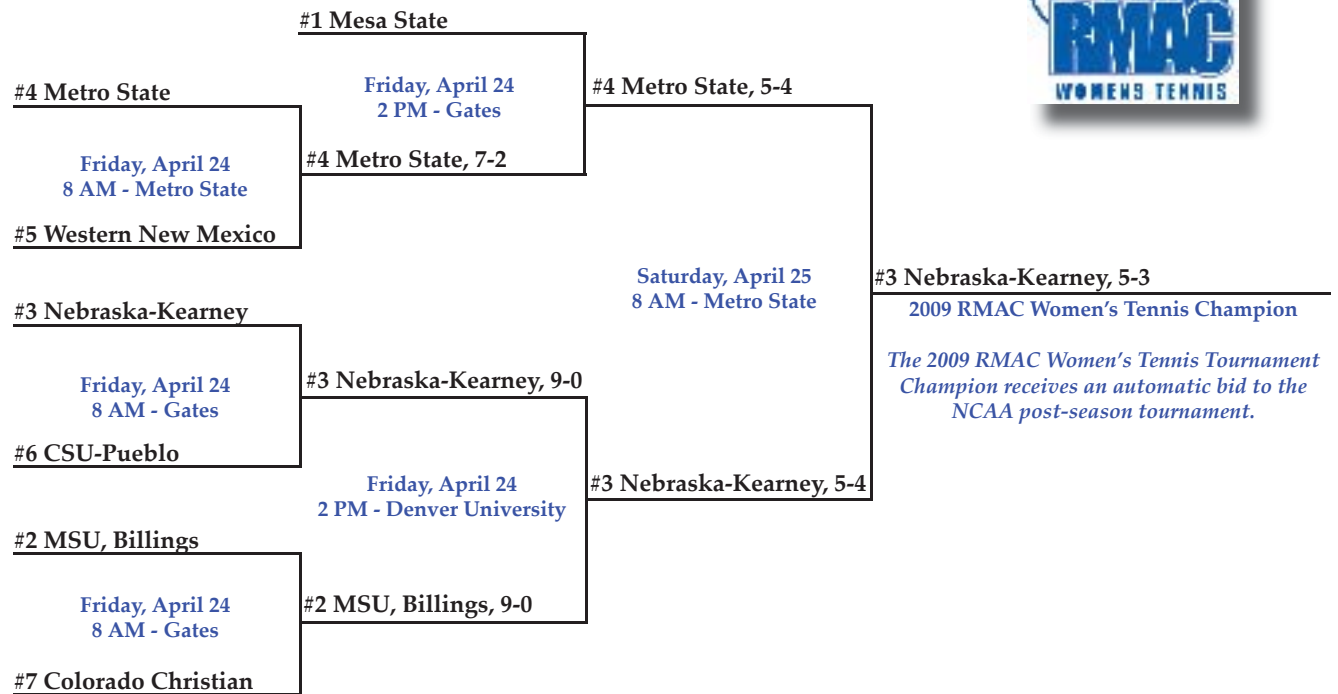

2009 RMAC Women's Tennis Championship Bracket

April 24-25, 2009

Denver, Colo.

2009 RMAC Men's Tennis Championship Bracket

April 24-25, 2009

Denver, Colo.

2009 RMAC Tennis Championships

Women Round 1