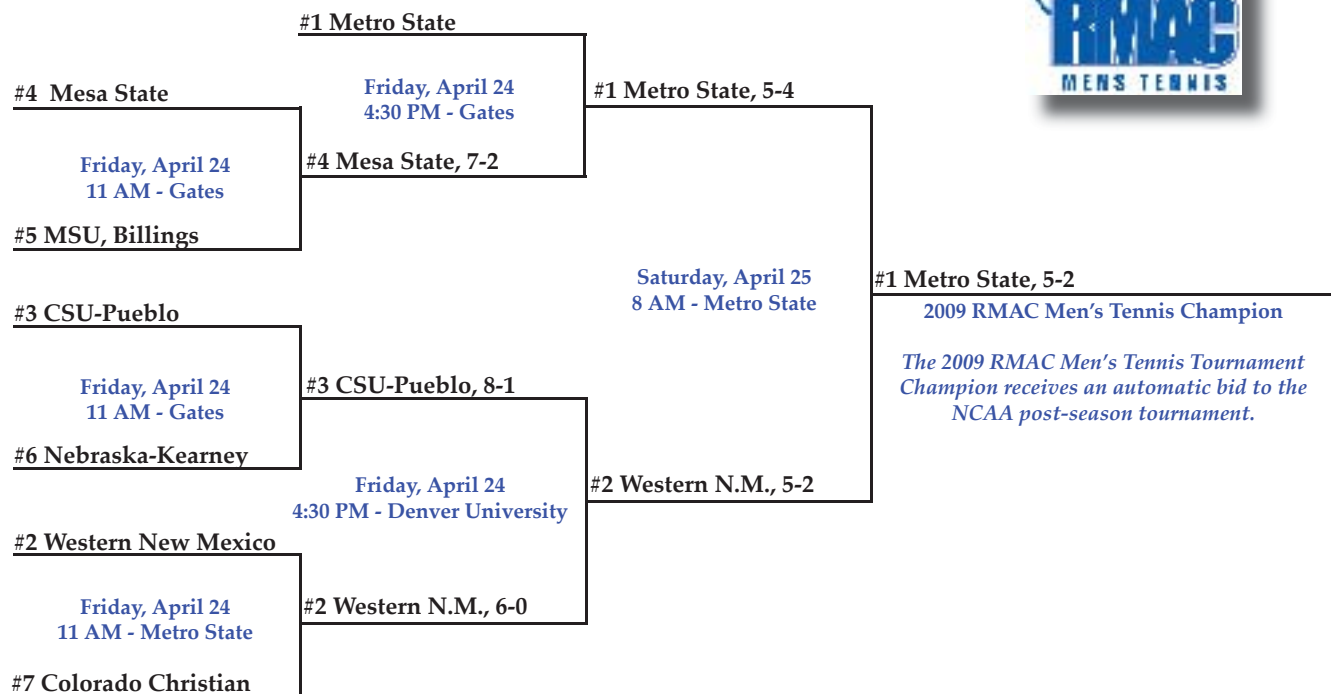

2009 RMAC Women's Tennis Championship Bracket

April 24-25, 2009

Denver, Colo.

2009 RMAC Men's Tennis Championship Bracket

April 24-25, 2009

Denver, Colo.

2009 RMAC Tennis Championships

Women Round 1